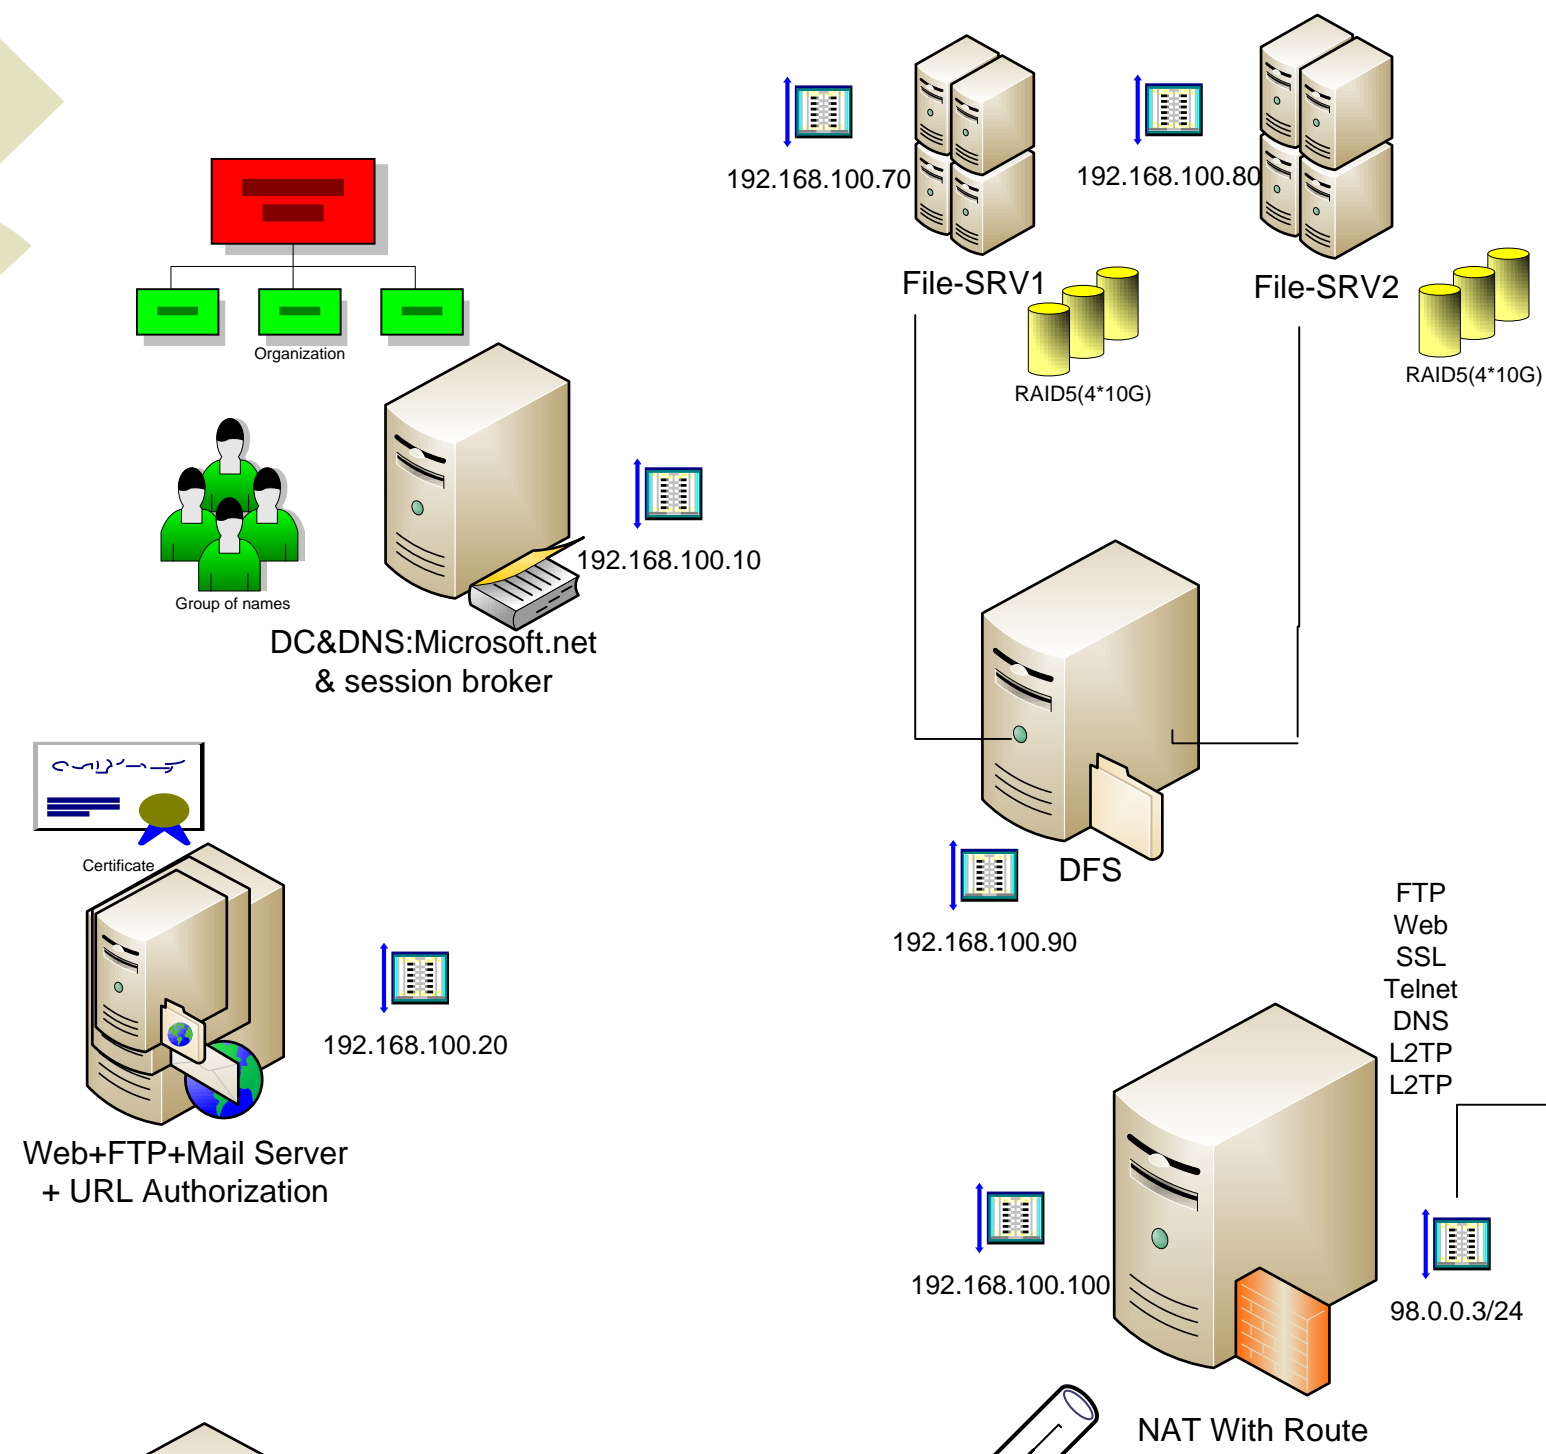

Main Office In Washington
Microsoft.net

MCITP Scenario
Cybertech-ir
jafari

Main Office In Tehran
CyberTech.ir

Site+WSUS in Internet+NLB
2003-2008-FSRM-Quota-
BackUp+Trust+RODC+DHCP