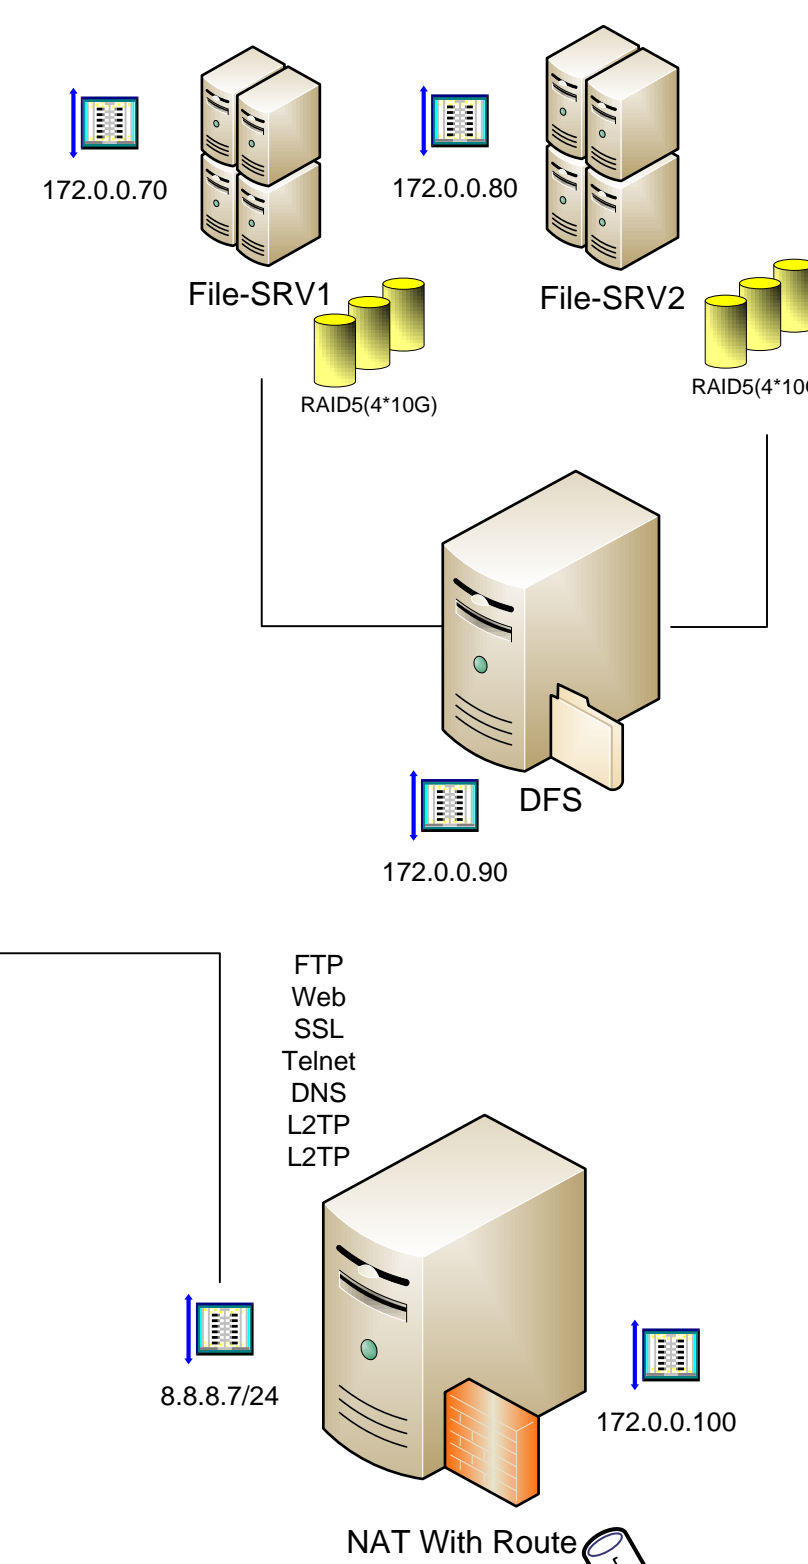

Main Office In Washington
Microsoft.net

MCITP Scenario
Cybertech-ir
jafari

Main Office In Tehran
CyberTech.ir

Site+WSUS in Internet+NLB
2003-2008-FSRM-Quota-
BackUp+Trust+RODC+DHCP