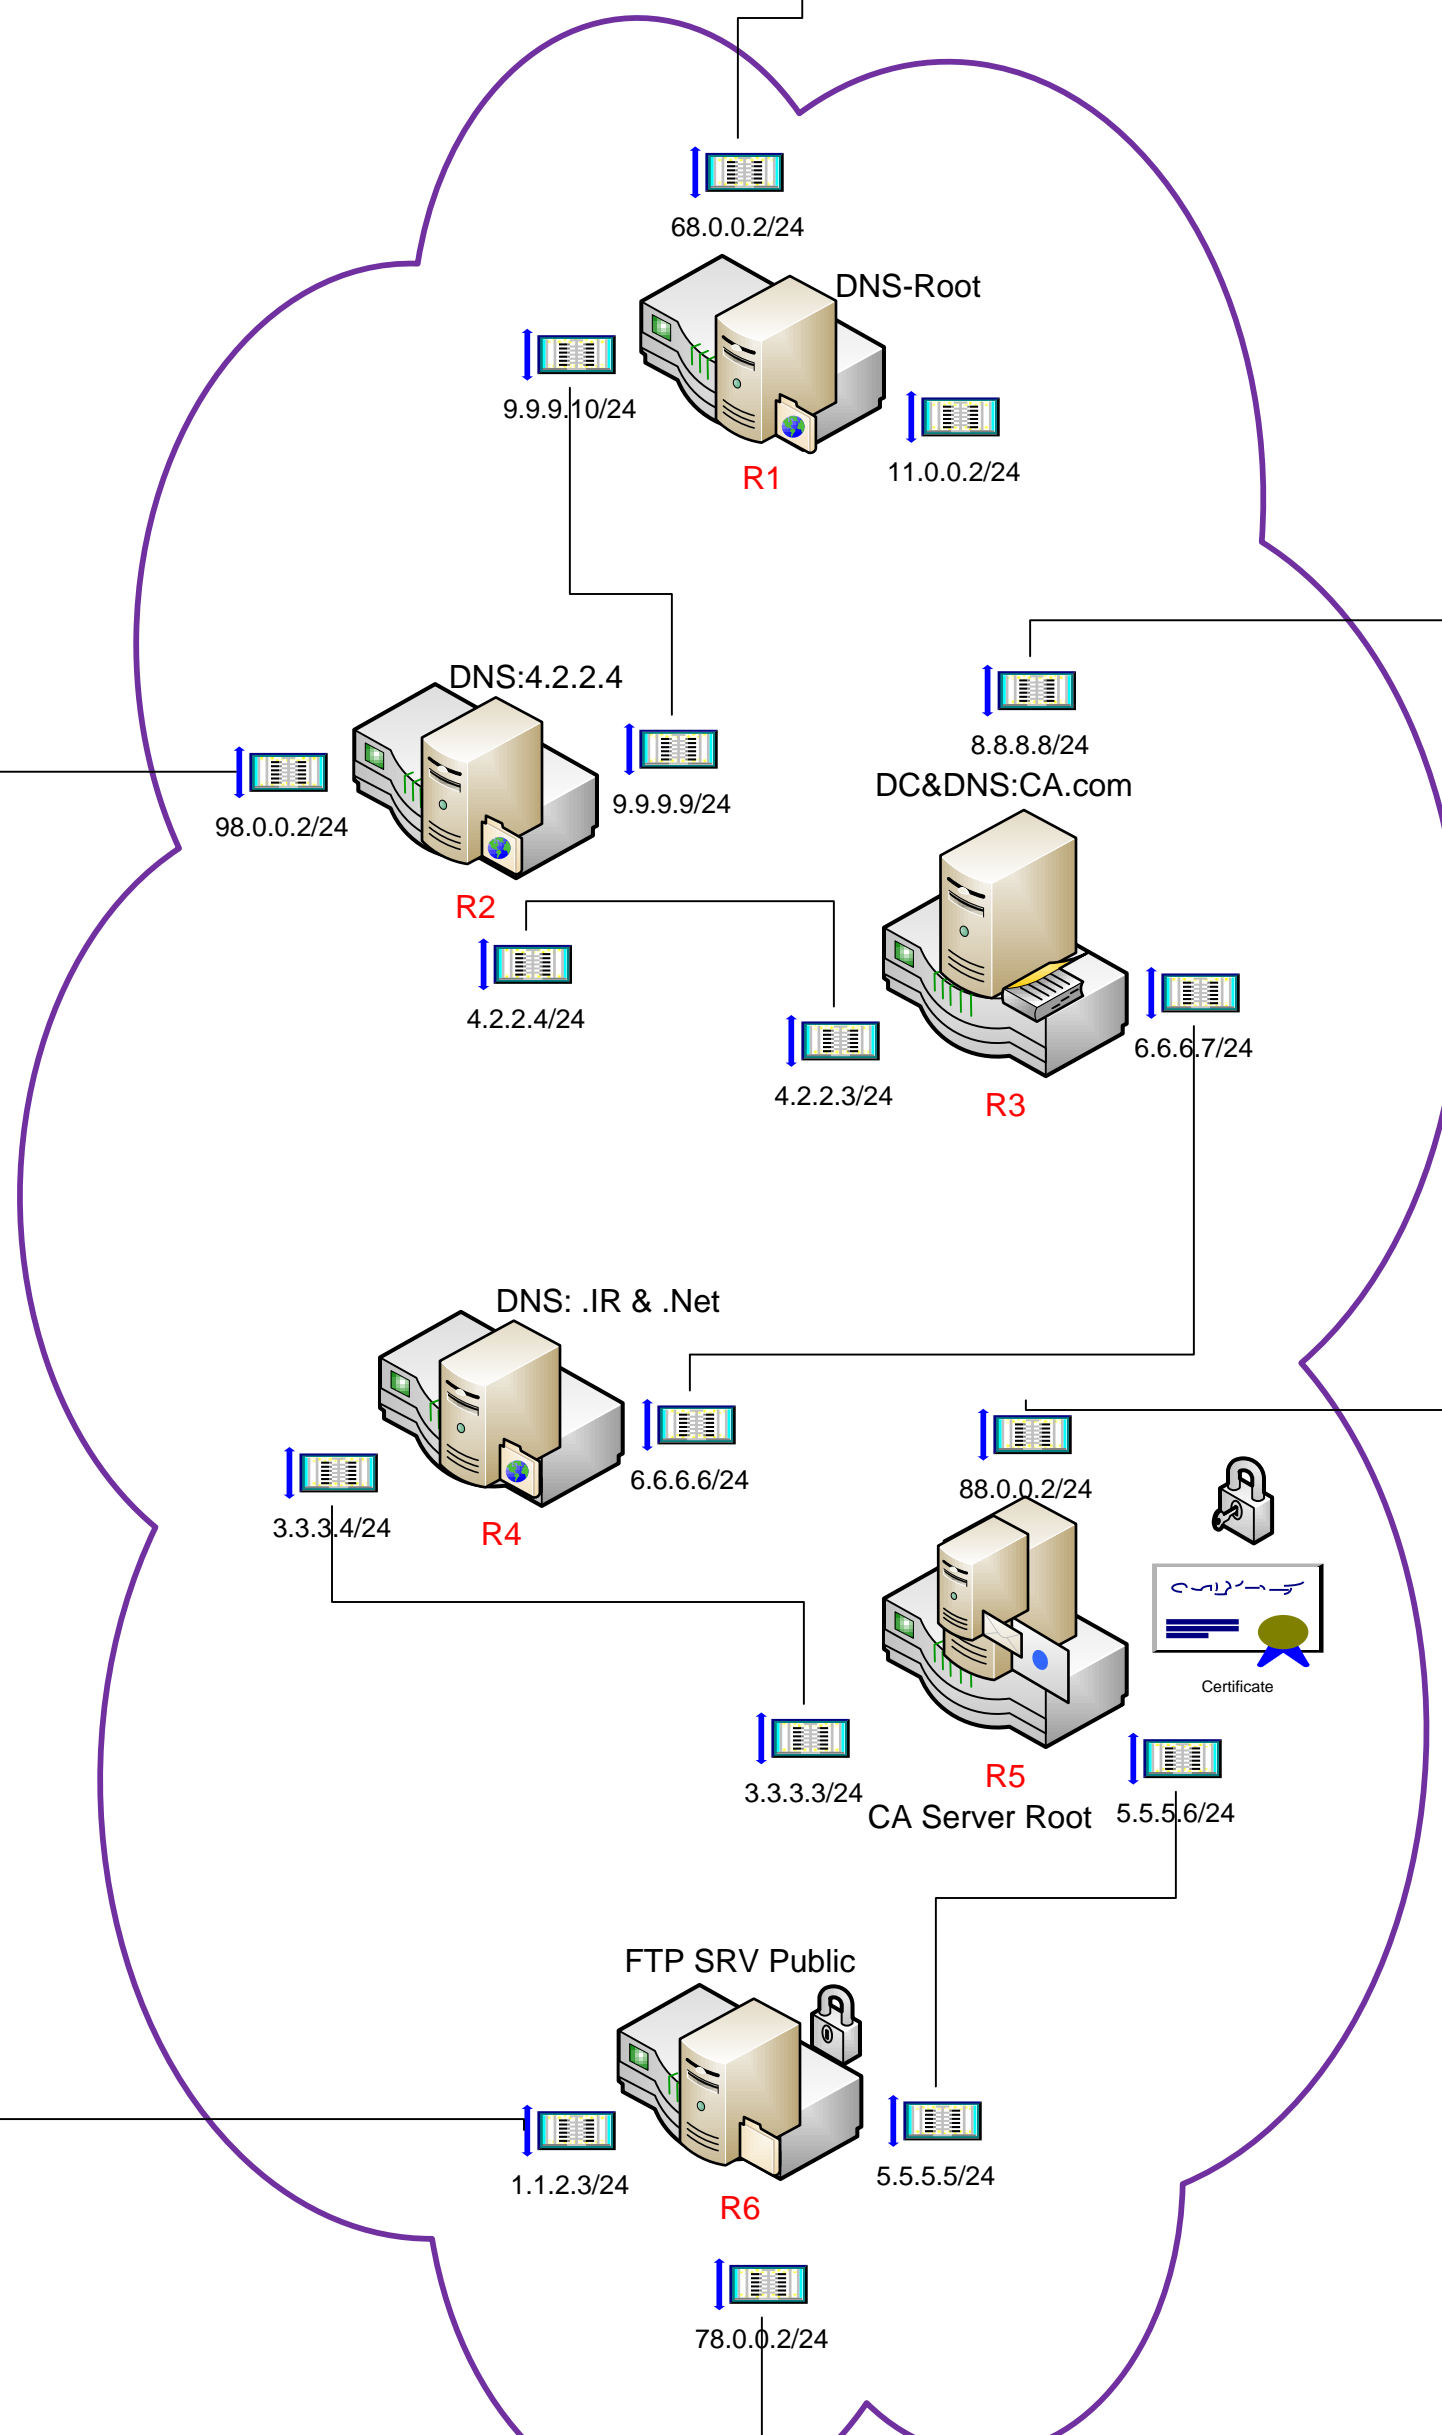

Main Office In Washington
Microsoft.net

MCITP Scenario
Cybertech-ir
jafari

Main Office In Tehran
CyberTech.ir

Site+WSUS in Internet+NLB
2003-2008-FSRM-Quota-
BackUp+Trust+RODC+DHCP